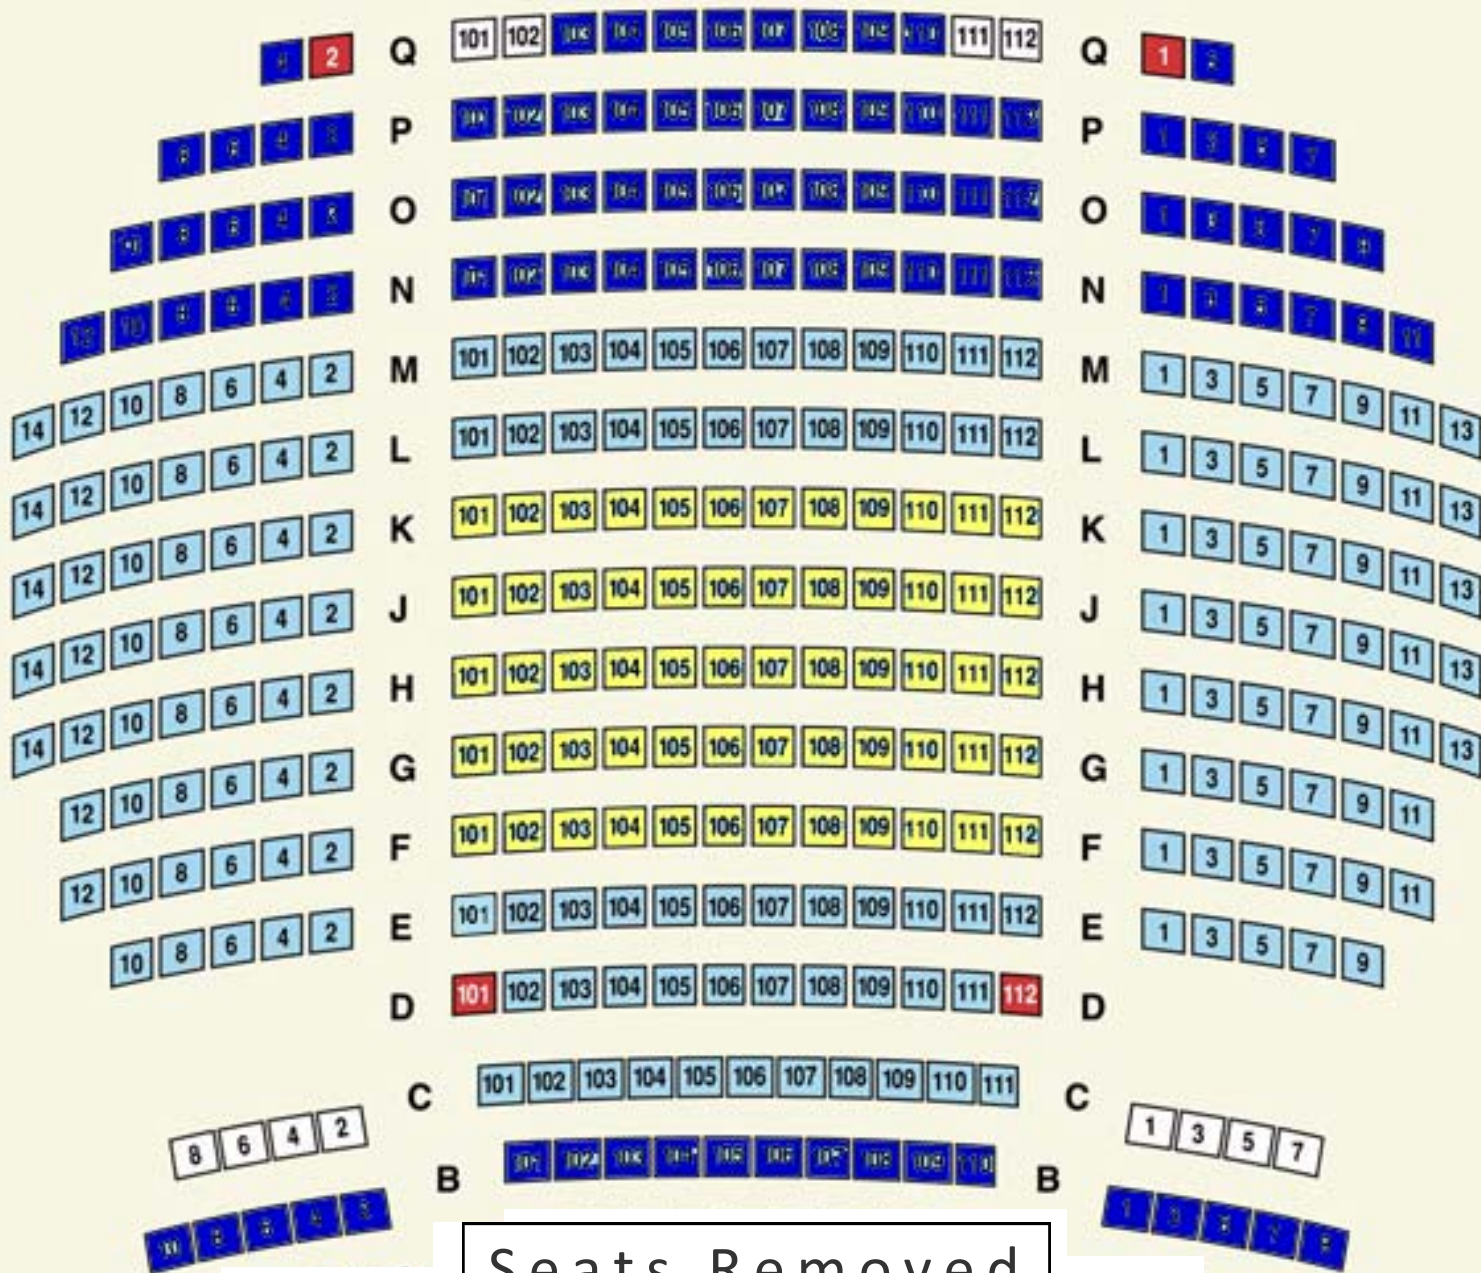

ROGER S. BERLIND THEATRE

Gold Circle

Front
Orchestra

Orchestra

Integrated
Wheelchair Seats

Transferable Seats

Seats Removed
for
Orchestra Pit

91 University Place
Princeton, NJ 08540

STAGE