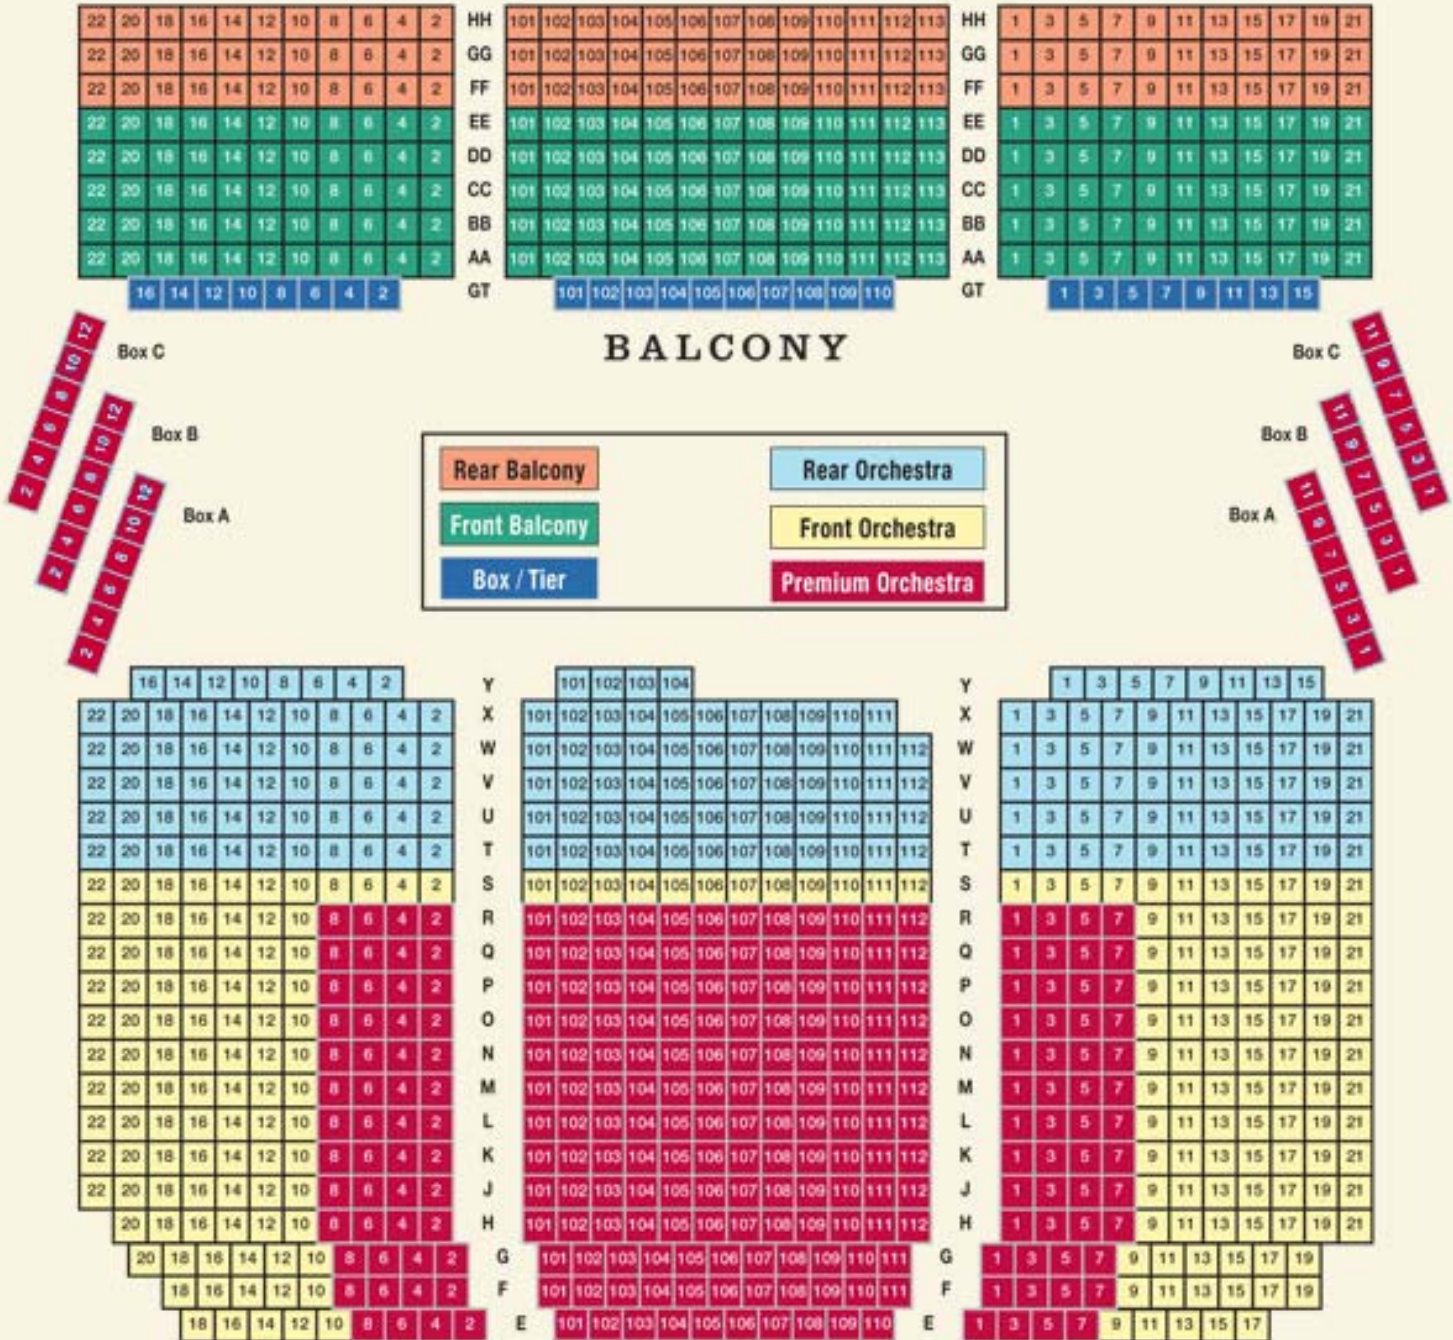

Matthews Theatre

Orchestra Pit

McCARTER THEATRE CENTER
91 University Place
Princeton, NJ 08540

STAGE